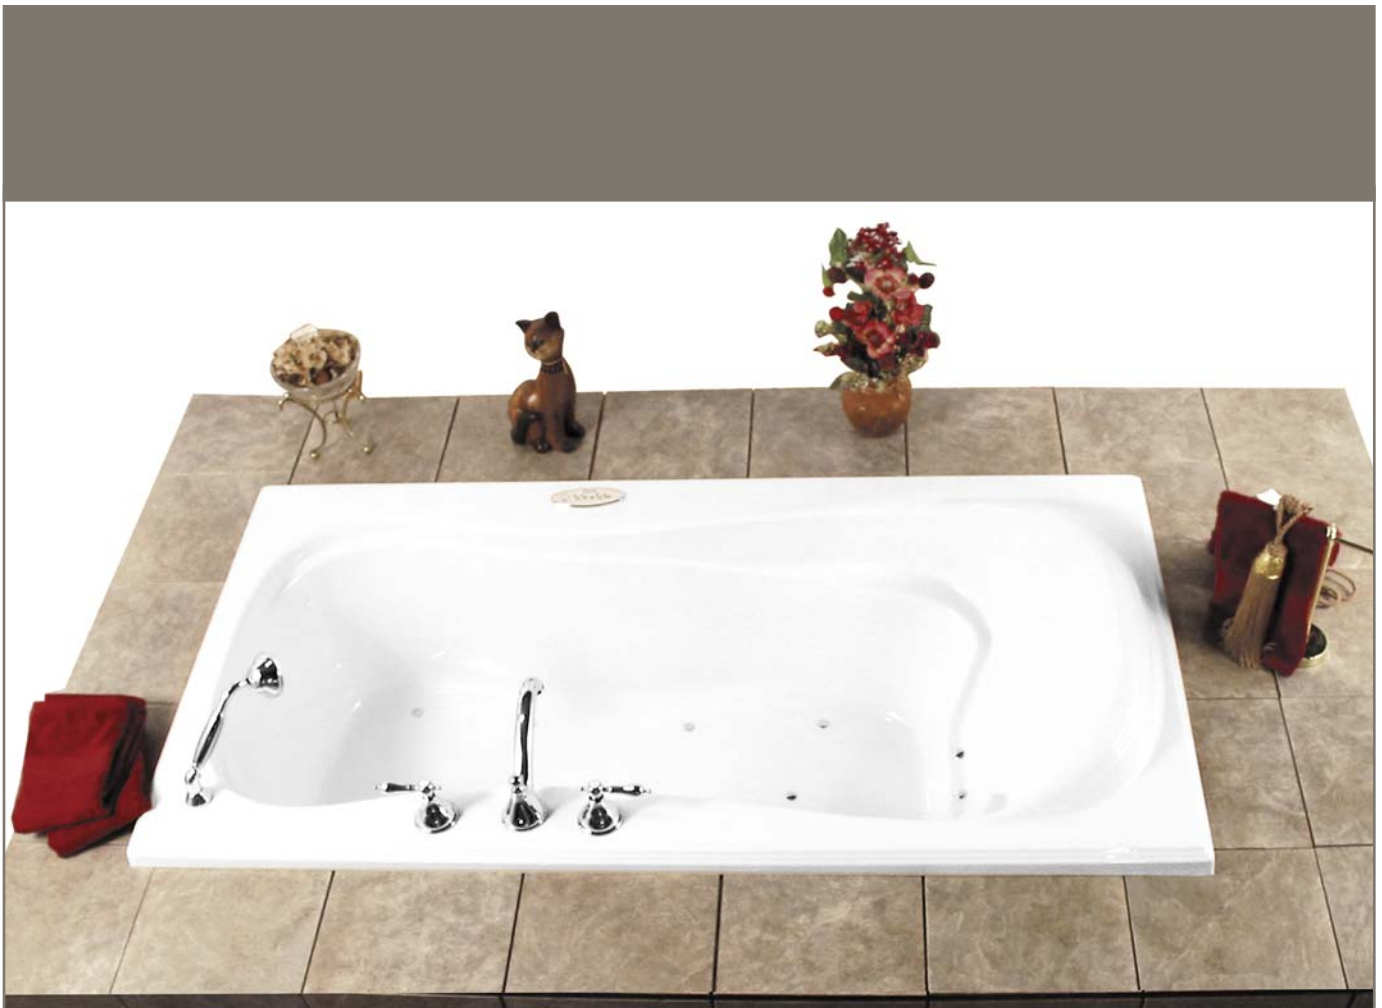

Alto décor & Figaro

66" x 34" 66" x 34"

A WELL DESERVED *Desire*

Ambient light and chromotherapy

Heated backrest and headrest

Acrylic resin handles

Remote control

30" Parisian shower door

ALTO DECORATION 66" x 34" x 18"

Alto is a comfortable acrylic resin bathtub with armrests. Thanks to its central drain, two people can be seated comfortably.

Capacity:
36 gallons

Whirlpool:
6 conventional jets or
10 secured micro-jets,
rotary or regular

Therapeutic:
14 econo injectair nozzles or
14 injectair plus nozzles

Supra:
51 Air jets
(7 back seat, 44 around jets)

Supra Plus:
61 Air jets
(7 back seat, 44 around jets, 10 bottom jets)

Options:
Ambient light
Chromotherapy
Heated backrest and headrest
(No available on Supra Plus)
Acrylic resin handles
Remote control for injectair
and duo combination
30" Parisian shower door

FIGARO 66" x 34" x 19"

Figaro is a 5 1/2 foot bathtub. It is comfortable and has armrests as well as lumbar support. The faucet deck is accessible and offers several options. It is equipped with a lip around its contour to prevent water from spilling out of the bathtub.