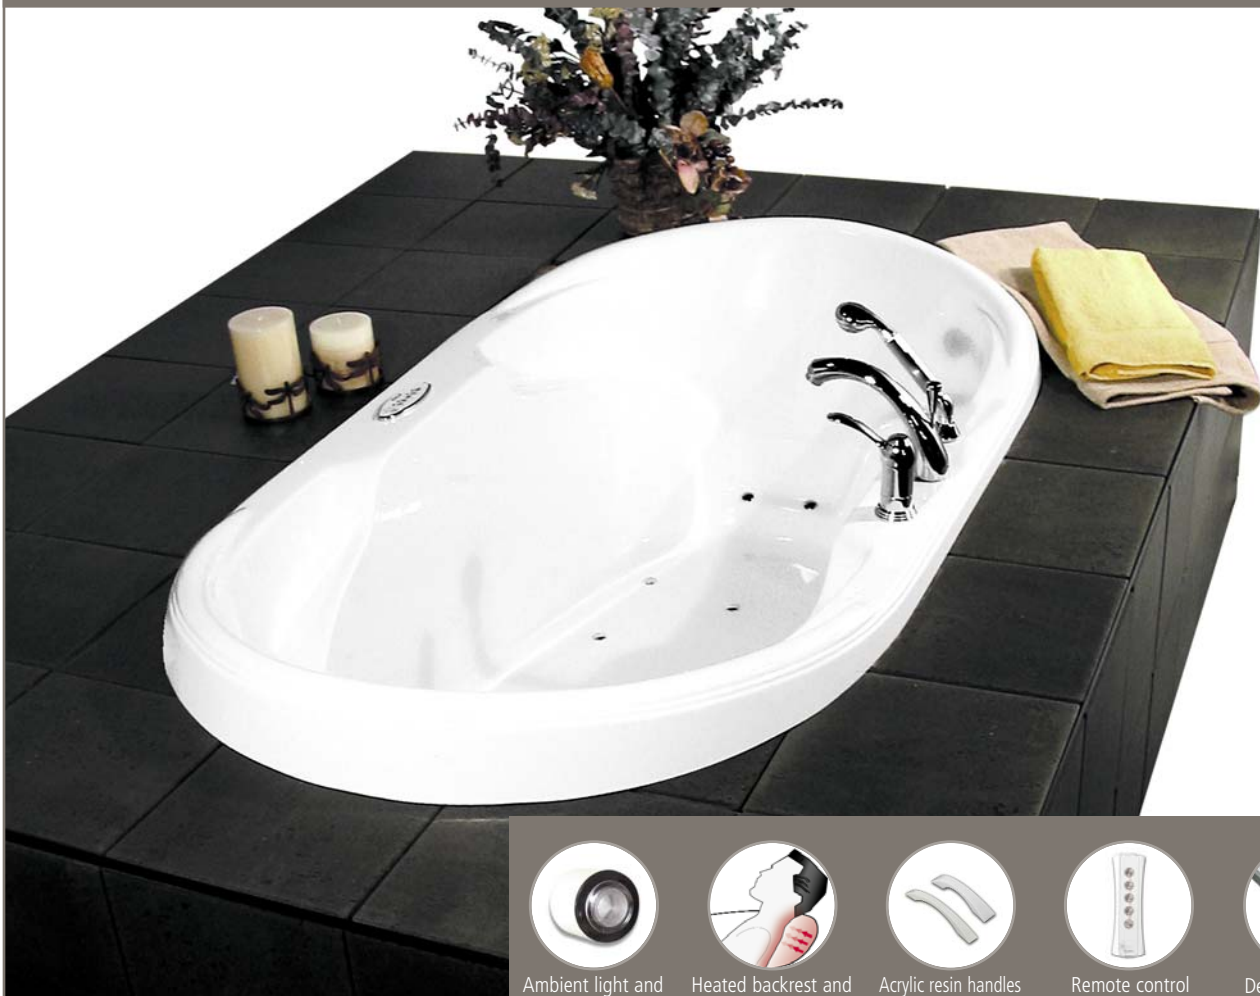

Romance

68" x 37"

THE MAGIC OF *Bubbles*

The injectair system propels preheated air into your bath water. The thousands of air bubbles provide a therapeutic and relaxing effect.

Ambient light and
chromotherapy

Heated backrest and
headrest

Acrylic resin handles

Remote control

Decoration finish

ROMANCE 68" x 37"

Romance is the choice of connoisseurs. The size of this bathtub provides you with many options and a beautiful design. It is perfect for two people. It has armrests and lumbar support for both people.

Capacity:
51 gallons

Whirlpool:
8 conventional jets or
12 secured micro-jets, rotary or regular

Therapeutic:
16 econo injectair nozzles or
16 injectair plus nozzles or mini nozzles

Supra:
58 Air jets (14 back seat, 44 around jets)

Supra Plus:
68 Air jets (14 back seat, 44 around jets, 10 bottom jets)

Options:
Ambient light
Chromotherapy
Heated backrest and headrest
(No available on Supra Plus)
Acrylic resin handles
Remote control for injectair and duo combination
Decoration Finish