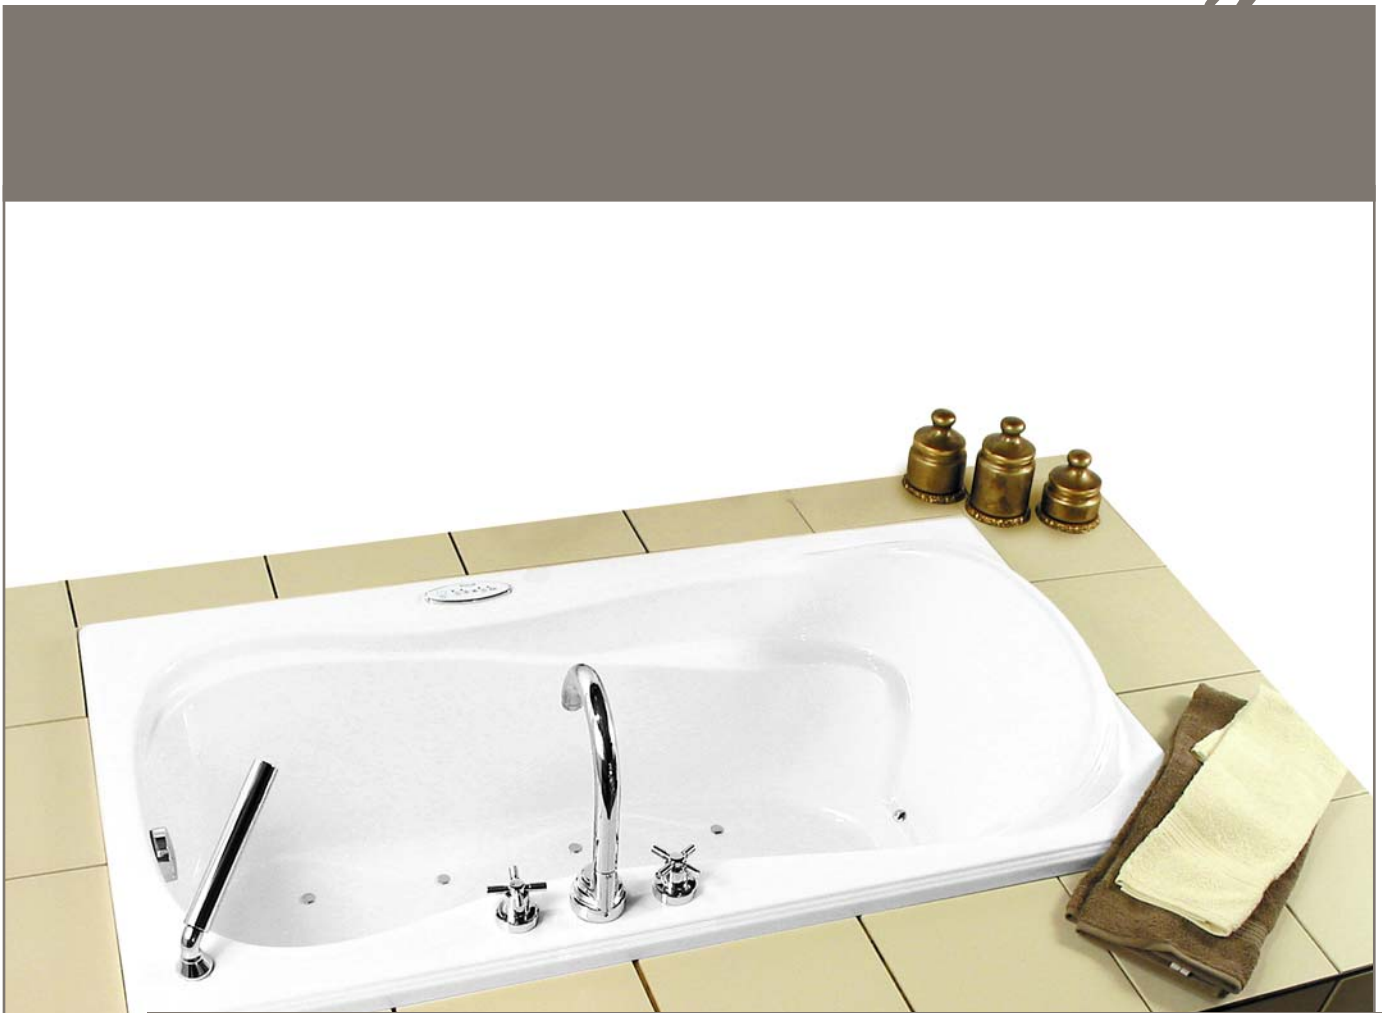

Soprano & Solo

décor

60" x 32"

60" x 32"

EVERY NIGHT A GREAT *Massage*

Ambient light and chromotherapy

Heated backrest and headrest

Acrylic resin handles

Remote control

Decoration finish

30" Parisian shower door

Shower Door 60" sunshade

SOPRANO DECORATION 60" x 32" x 19"

Soprano decor is a bathtub with standard dimensions. Its design was conceived in order to maximise the bathtub's interior space. Spacious and comfortable, the Soprano decor bathtub offers you a classic luxury.

Supra Plus:
53 Air jets
(7 back seat, 36 around jets, 10 bottom jets)

Options:
Ambient light
Chromotherapy
Heated backrest and headrest (No available on Supra Plus)
Acrylic resin handles
Remote control for injectair and duo combination
30" Parisian shower door
60" Sunshade shower door
Acrylic resin apron

SOLO 60" x 32" x 19"

Solo is a bathtub with standard dimensions. It is equipped with a lip around its contour to prevent water from spilling out of the bathtub.

Capacity:
41 gallons

Whirlpool:
6 conventional jets or
10 secured micro-jets,
rotary or regular